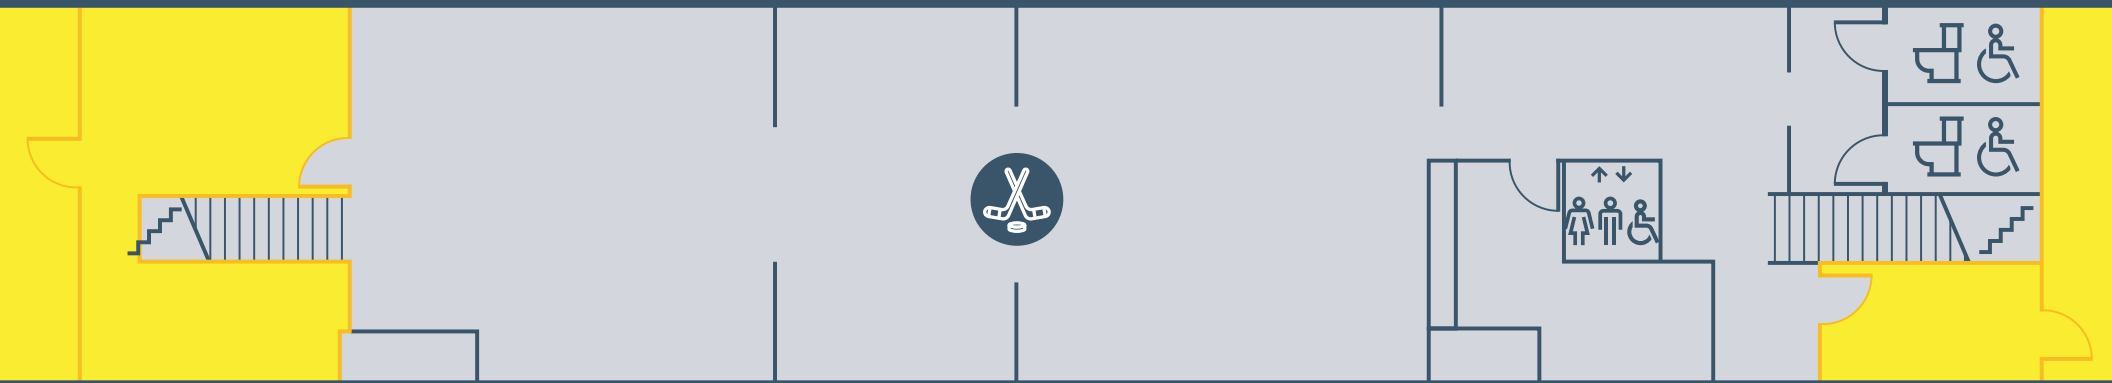

 **Stairway**

 **Washrooms**

 **Wheelchair Accessible**

Eastlink Centre

Figure Skating Club

GPAC Technical Director

Hockey Alberta

Meeting Room

Minor Hockey

Staff Only

Vendors

Elevator

Stairway

Washrooms

Wheelchair Accessible

 **Hockey Legends Lounge**