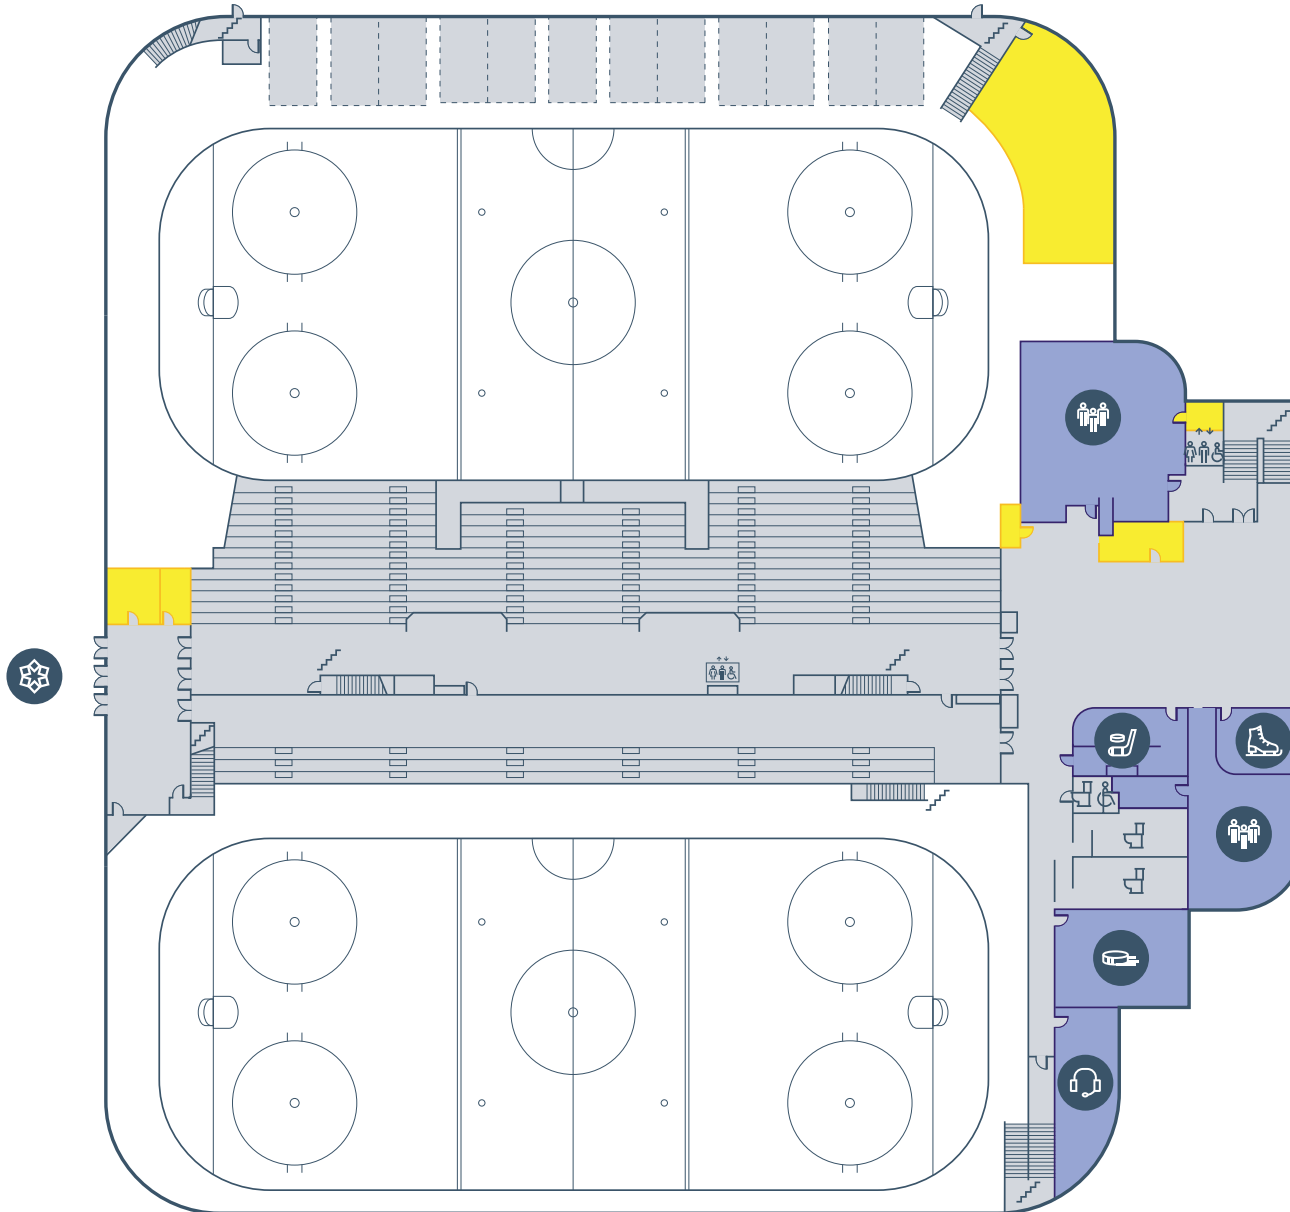

 **Administration**

 **Concession**

 **Twin Rinks**

 **Reception**

 **Staff Only**

 **Vendors**

 **Change Room**

 **Elevator**

 **Stairway**

 **Washrooms**

 **Wheelchair Accessible**

Eastlink Centre

Figure Skating Club

GPAC Technical Director

Hockey Alberta

Meeting Room

Minor Hockey

Staff Only

Vendors

Elevator

Stairway

Washrooms

Wheelchair Accessible

 **Hockey Legends Lounge**