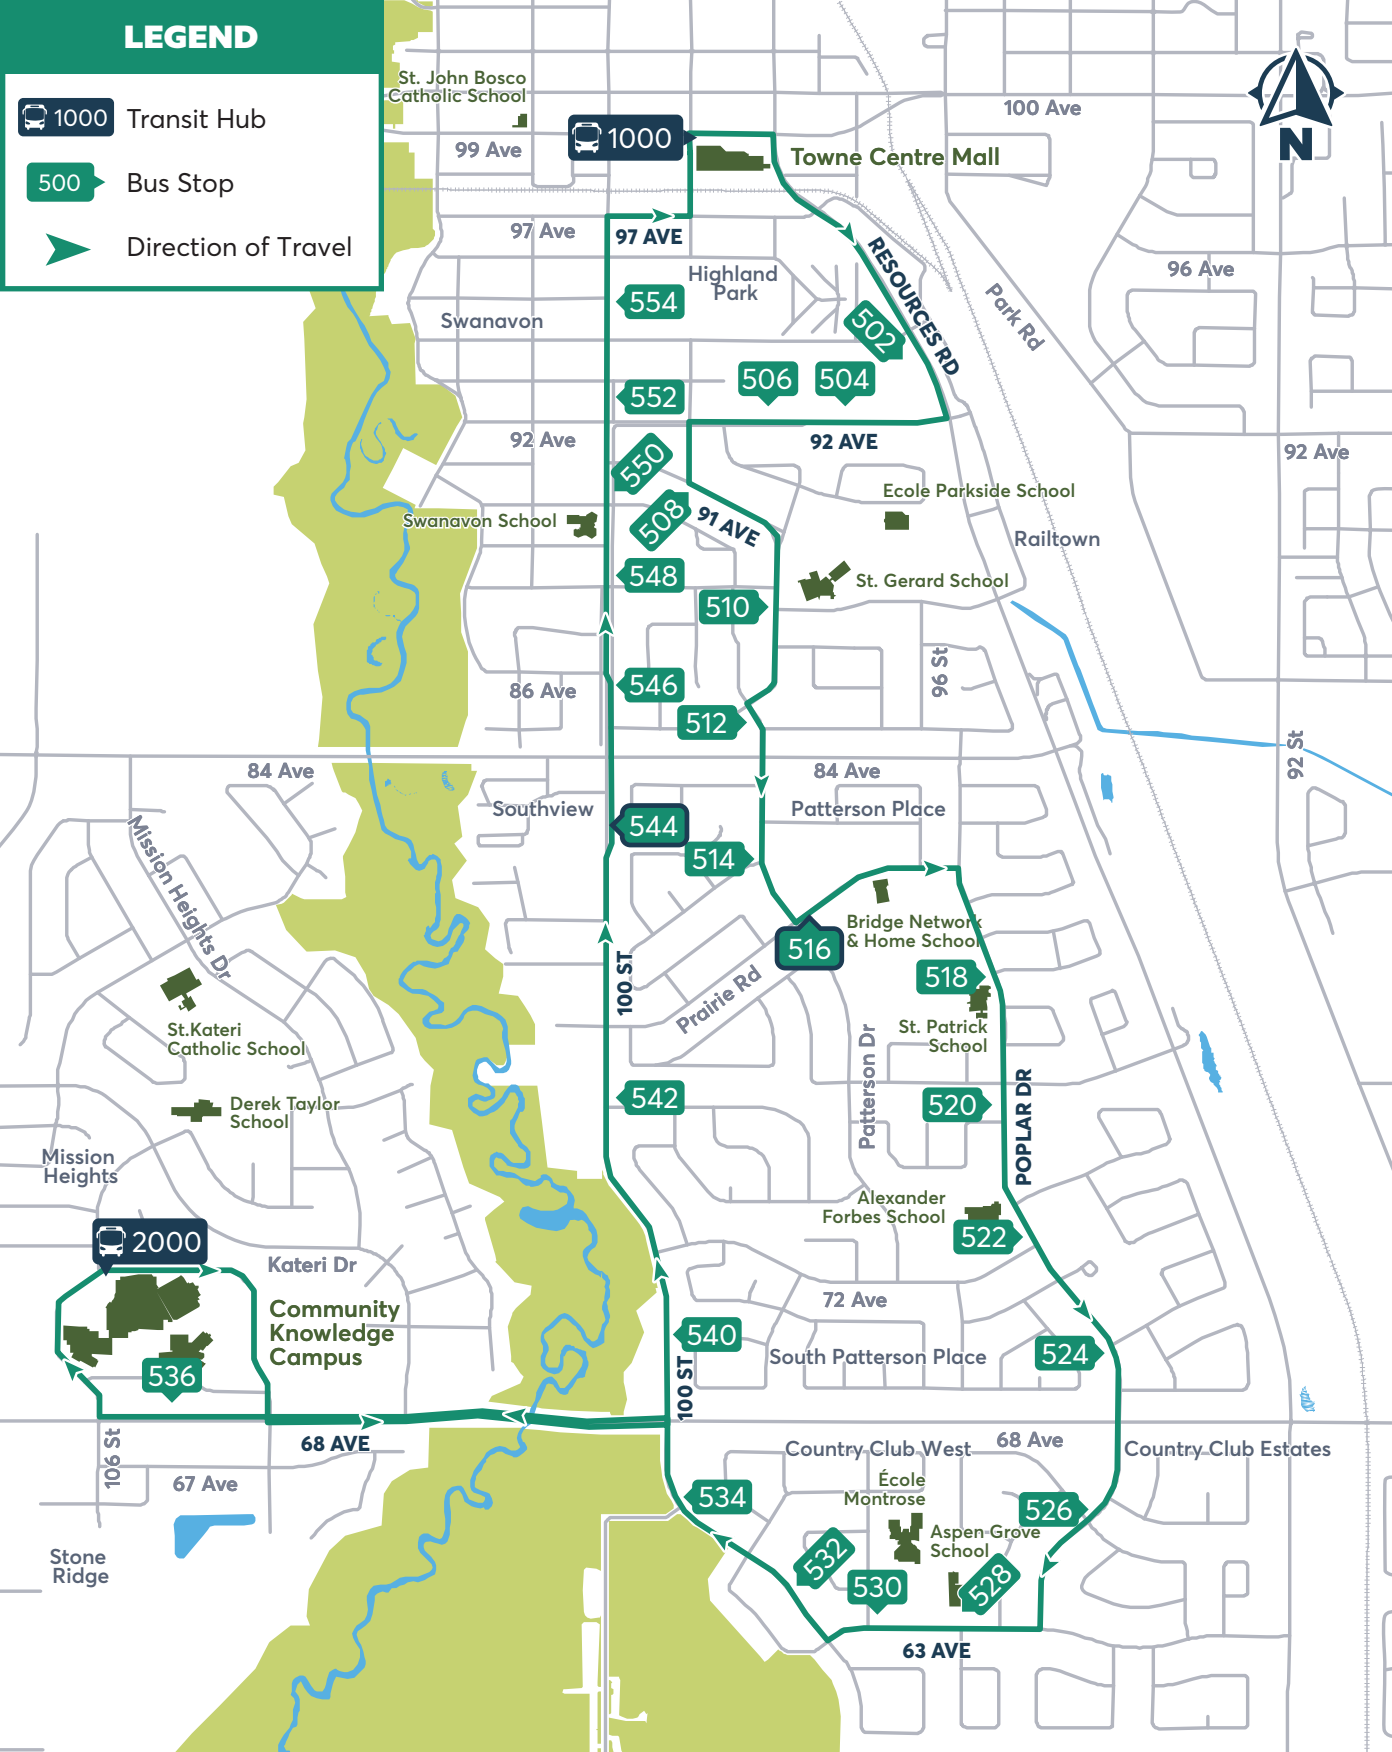

# LEGEND

-  1000 Transit Hub
-  500 Bus Stop
-  Direction of Travel

1000

500

Direction of Travel

100 Ave

99 Ave

Towne Centre Mall

97 Ave

554

Highland Park

506

504

Swanavon

92 Ave

552

86 Ave

546

512

84 Ave

Southview

544

514

84 Ave

South Patterson Place

524

106 St

67 Ave

68 AVE

534

Country Club West

68 Ave