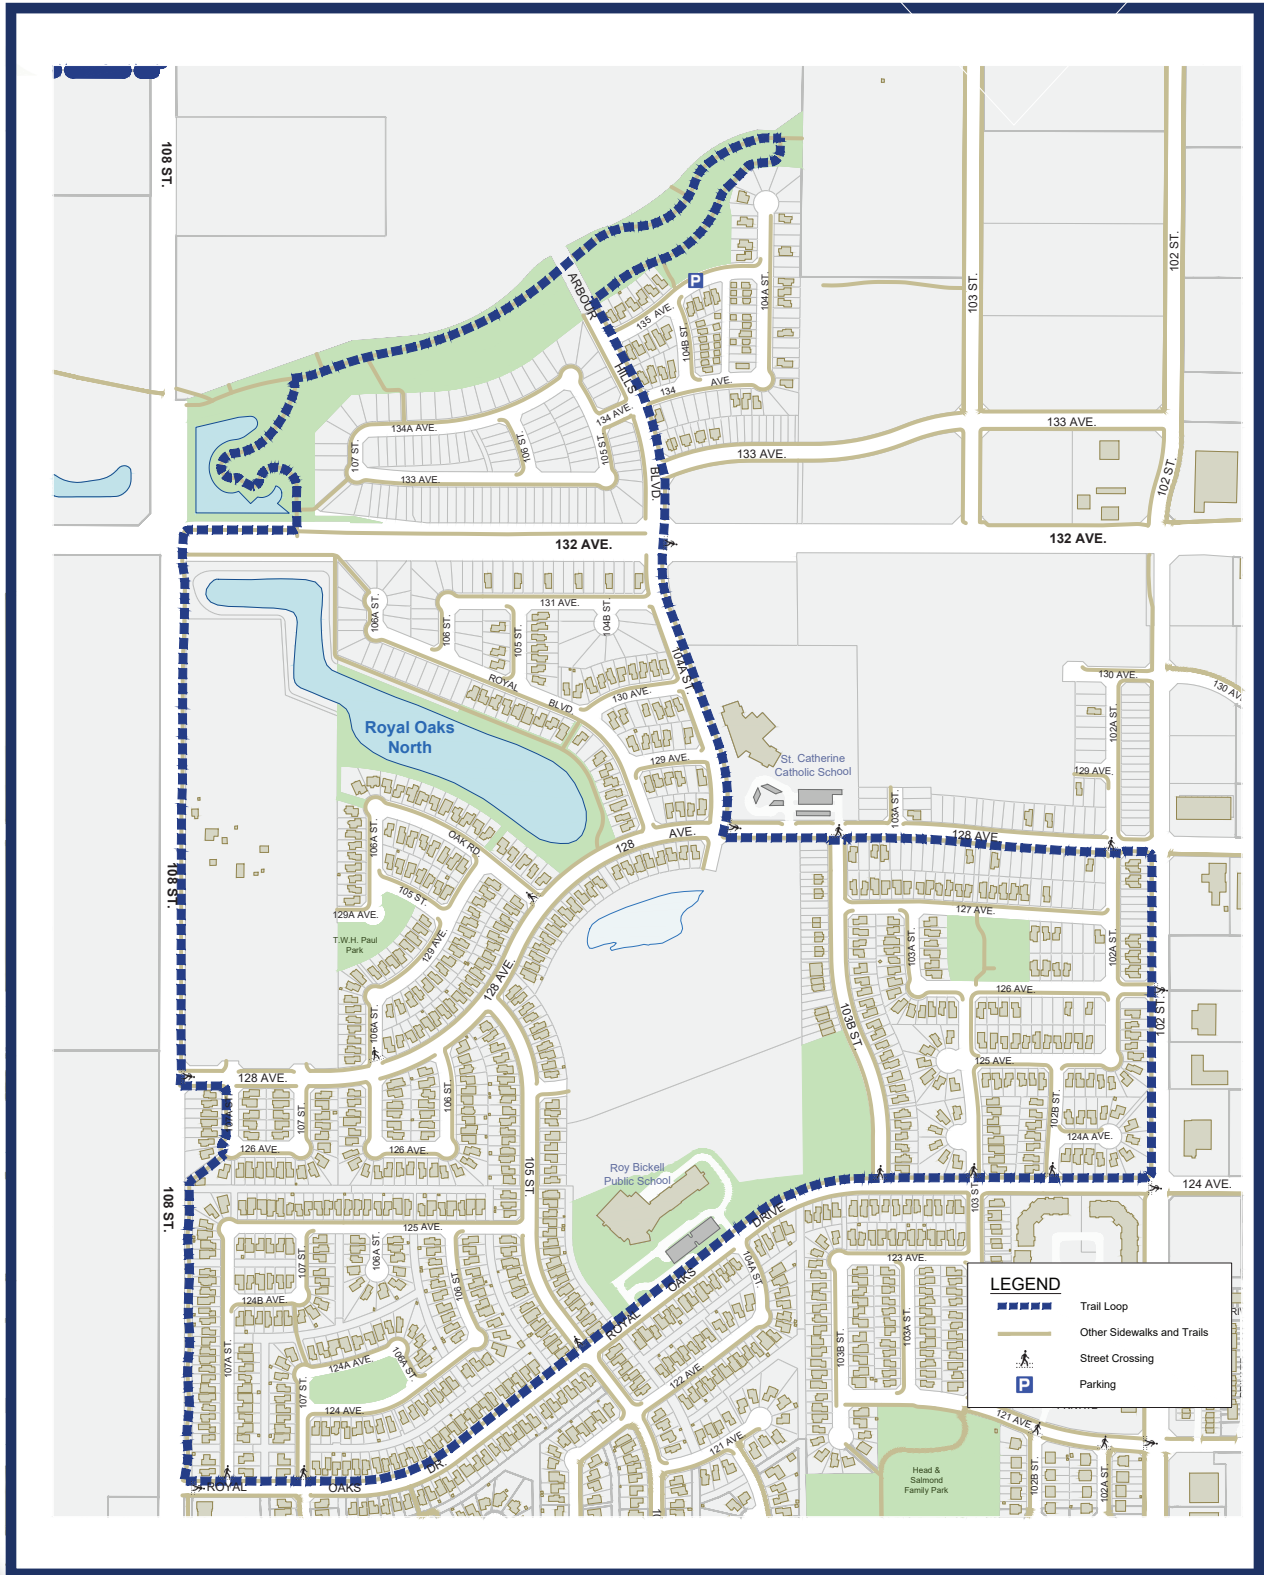

Arbour Hills/Royal Oaks Trail - Medium Route

5.8 km Loop

Winter Play TRAILS