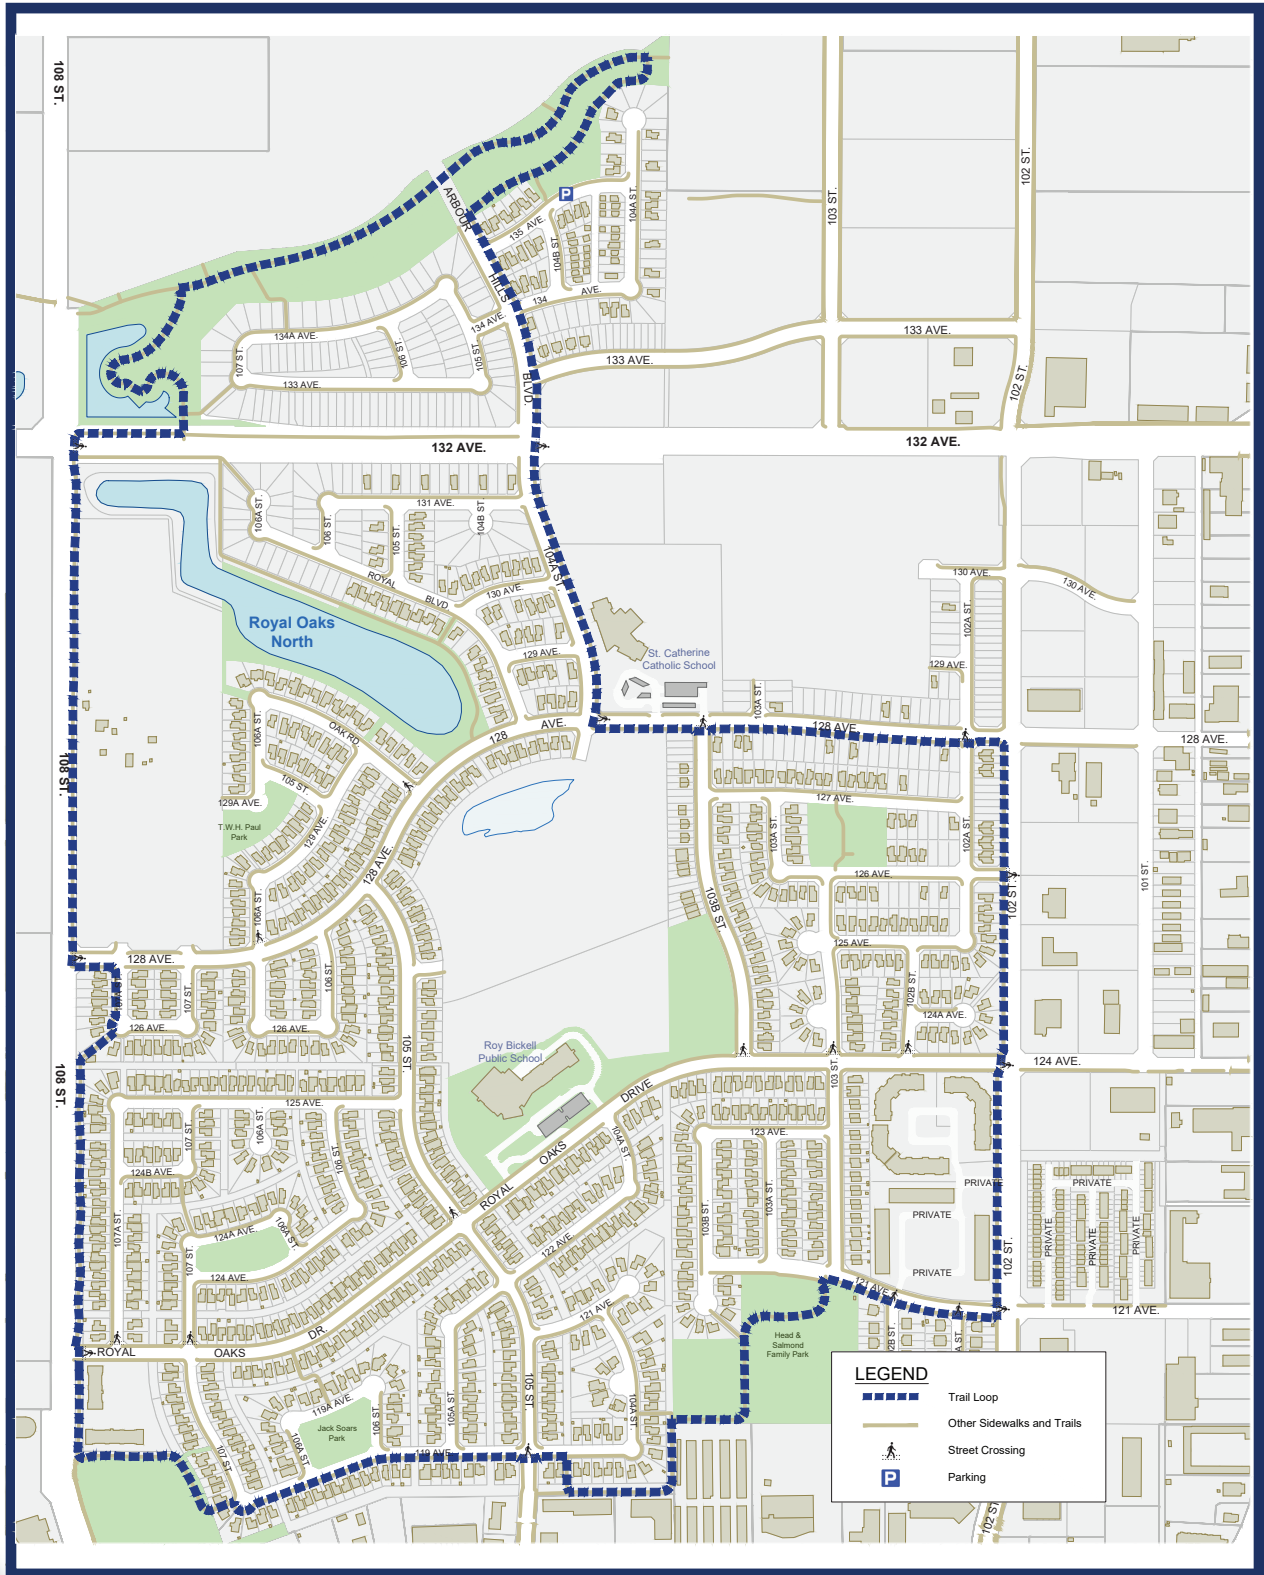

# Arbour Hills/Royal Oaks Trail - Long Route

## 6.6 km Loop

Winter Play TRAILS