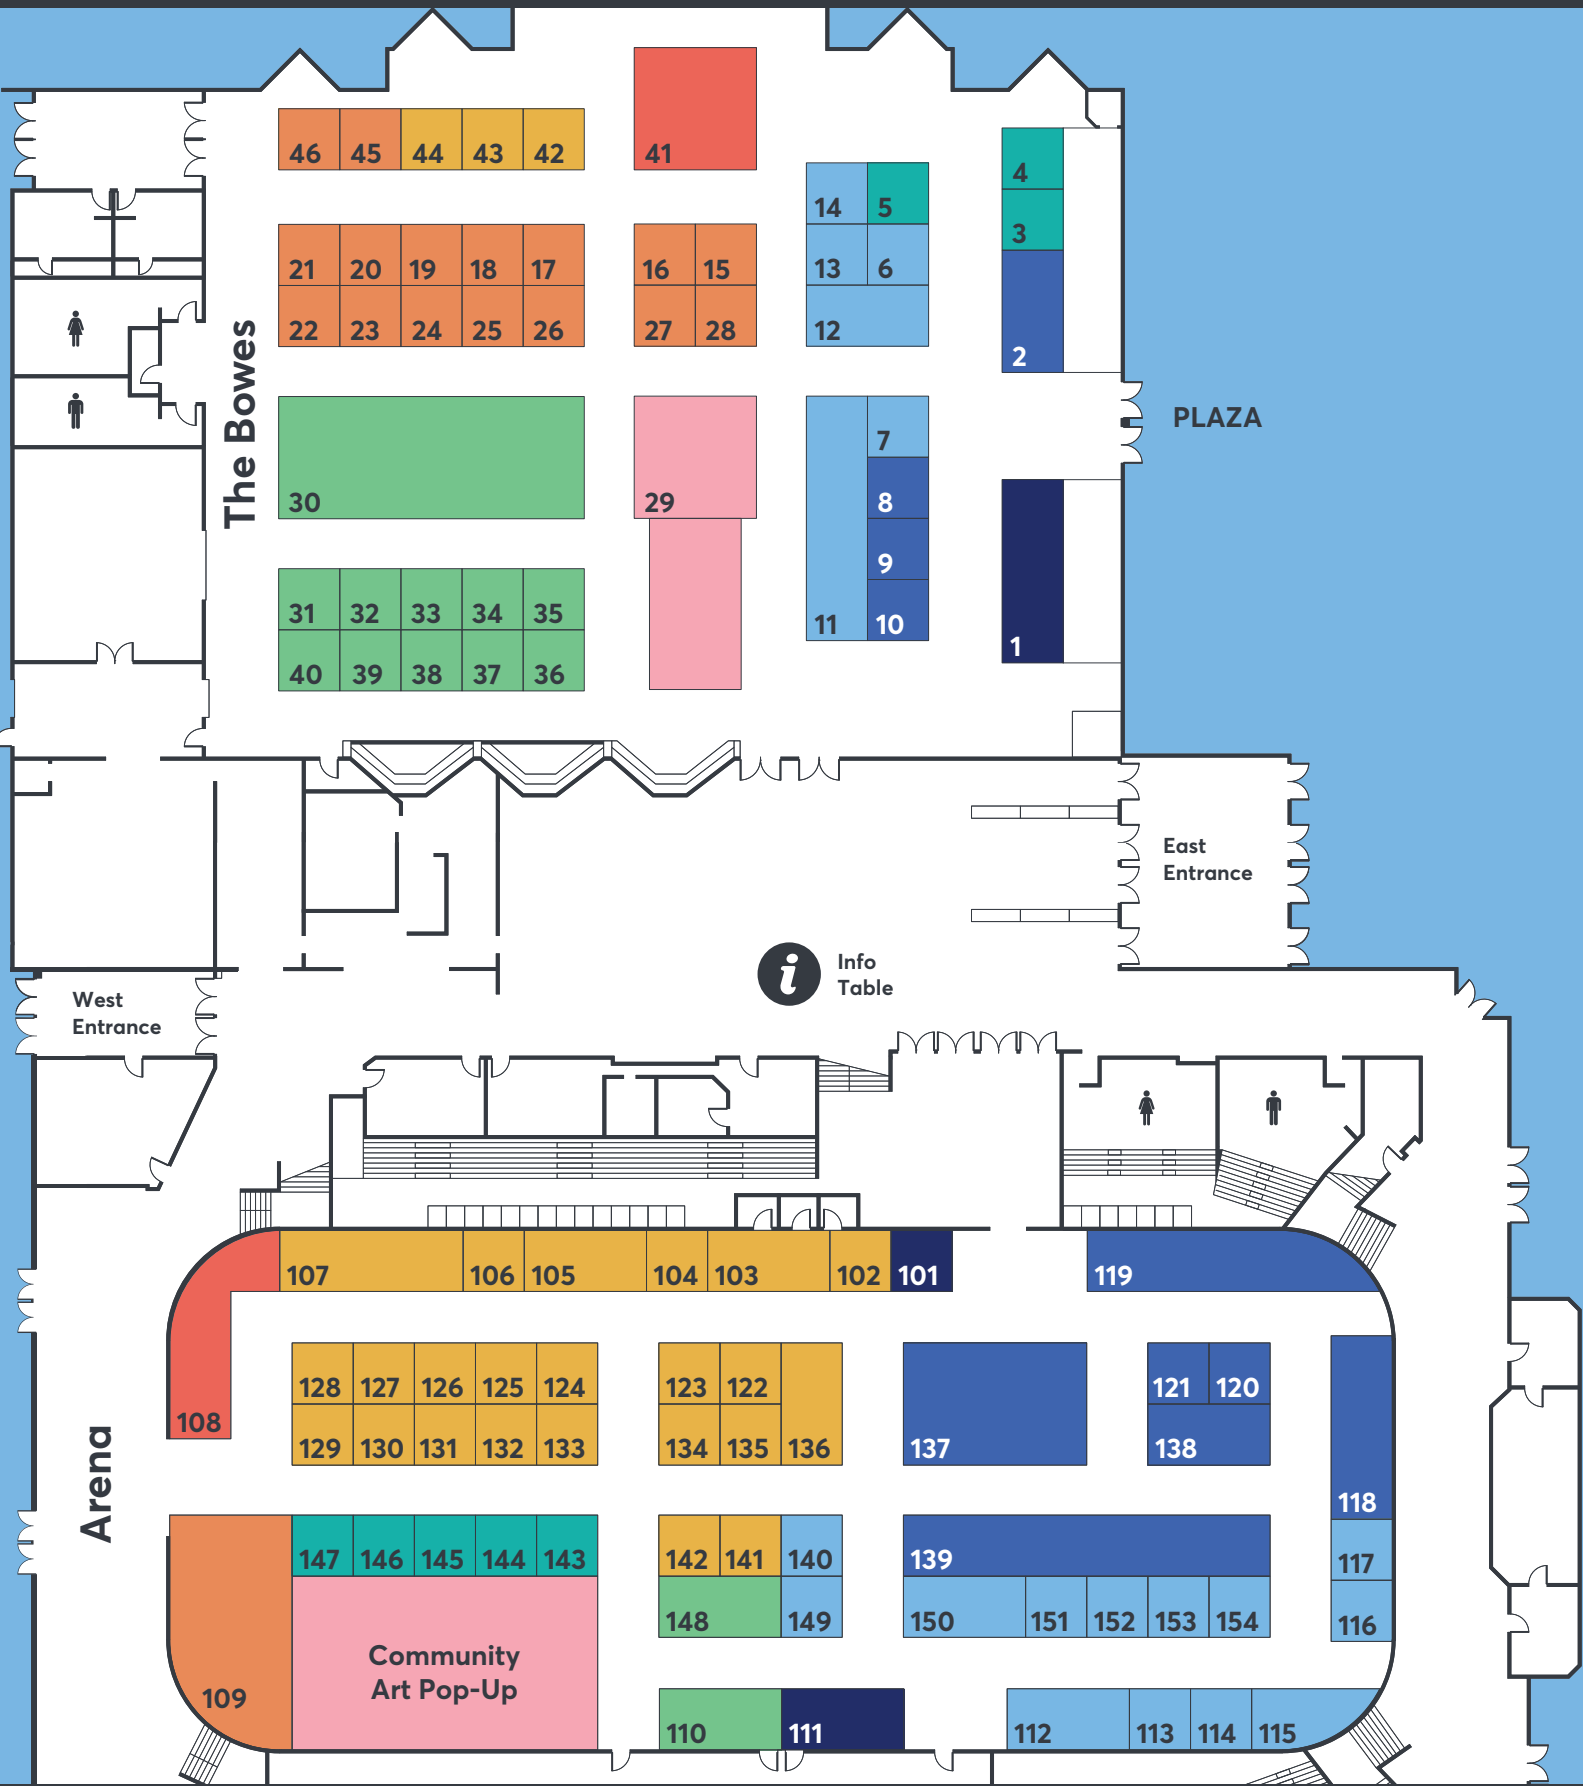

YOUTH CAREER DISCOVERY EXPO

Government of Canada

Gouvernement du Canada

The Bowes

Plaza		
	Diversified Mobile Training Unit	Simulation / Experience
1	Elixr VR	Virtual Voyage
2	Service Canada	Guidance Grove
3	The Laughing Skull	Hair & Body
4	Alberta College of Body Art	Hair & Body
5	One Beauty Academy	Hair & Body
6	Mother by Nature: Photo and Birth Services	Health Careers Hub
7	Prairie Chiropractic	Health Careers Hub
8	Grande Prairie Family Education Society	Guidance Grove
9	Odyssey House	Guidance Grove
10	Sunrise House Youth Emergency Shelter	Guidance Grove
11	Alberta Health Services	Health Careers Hub
12	Rural Health Professions Action Plan	Health Careers Hub
13	Midwives of Grande Prairie	Health Careers Hub
14	Centre for Young Parents	Health Careers Hub
15	LifeMark	Cool Careers to Consider
16	Nationwide Furniture Mattress Outlet	Cool Careers to Consider
17	Grande Prairie Live Theatre	Cool Careers to Consider
18	United for Literacy	Cool Careers to Consider
19	R. Work Group	Cool Careers to Consider
20	GPRAVO Wired2Hire	Cool Careers to Consider
21	Employabilities	Cool Careers to Consider
22	MNP	Cool Careers to Consider
23	Servus Credit Union	Cool Careers to Consider
24	Agriculture and Agri-Food Canada	Cool Careers to Consider
25	Antonius Law and Erickson Law	Cool Careers to Consider
26	Associated Engineering	Cool Careers to Consider
27	New Horizon Co-op	Cool Careers to Consider
28	Northreach Society	Cool Careers to Consider
29	360' Photobooth	Panorama Pod
30	Northwestern Polytechnic	Education Exploration
31	Cape Breton University	Education Exploration
32	University of Lethbridge	Education Exploration
33	University of Calgary	Education Exploration